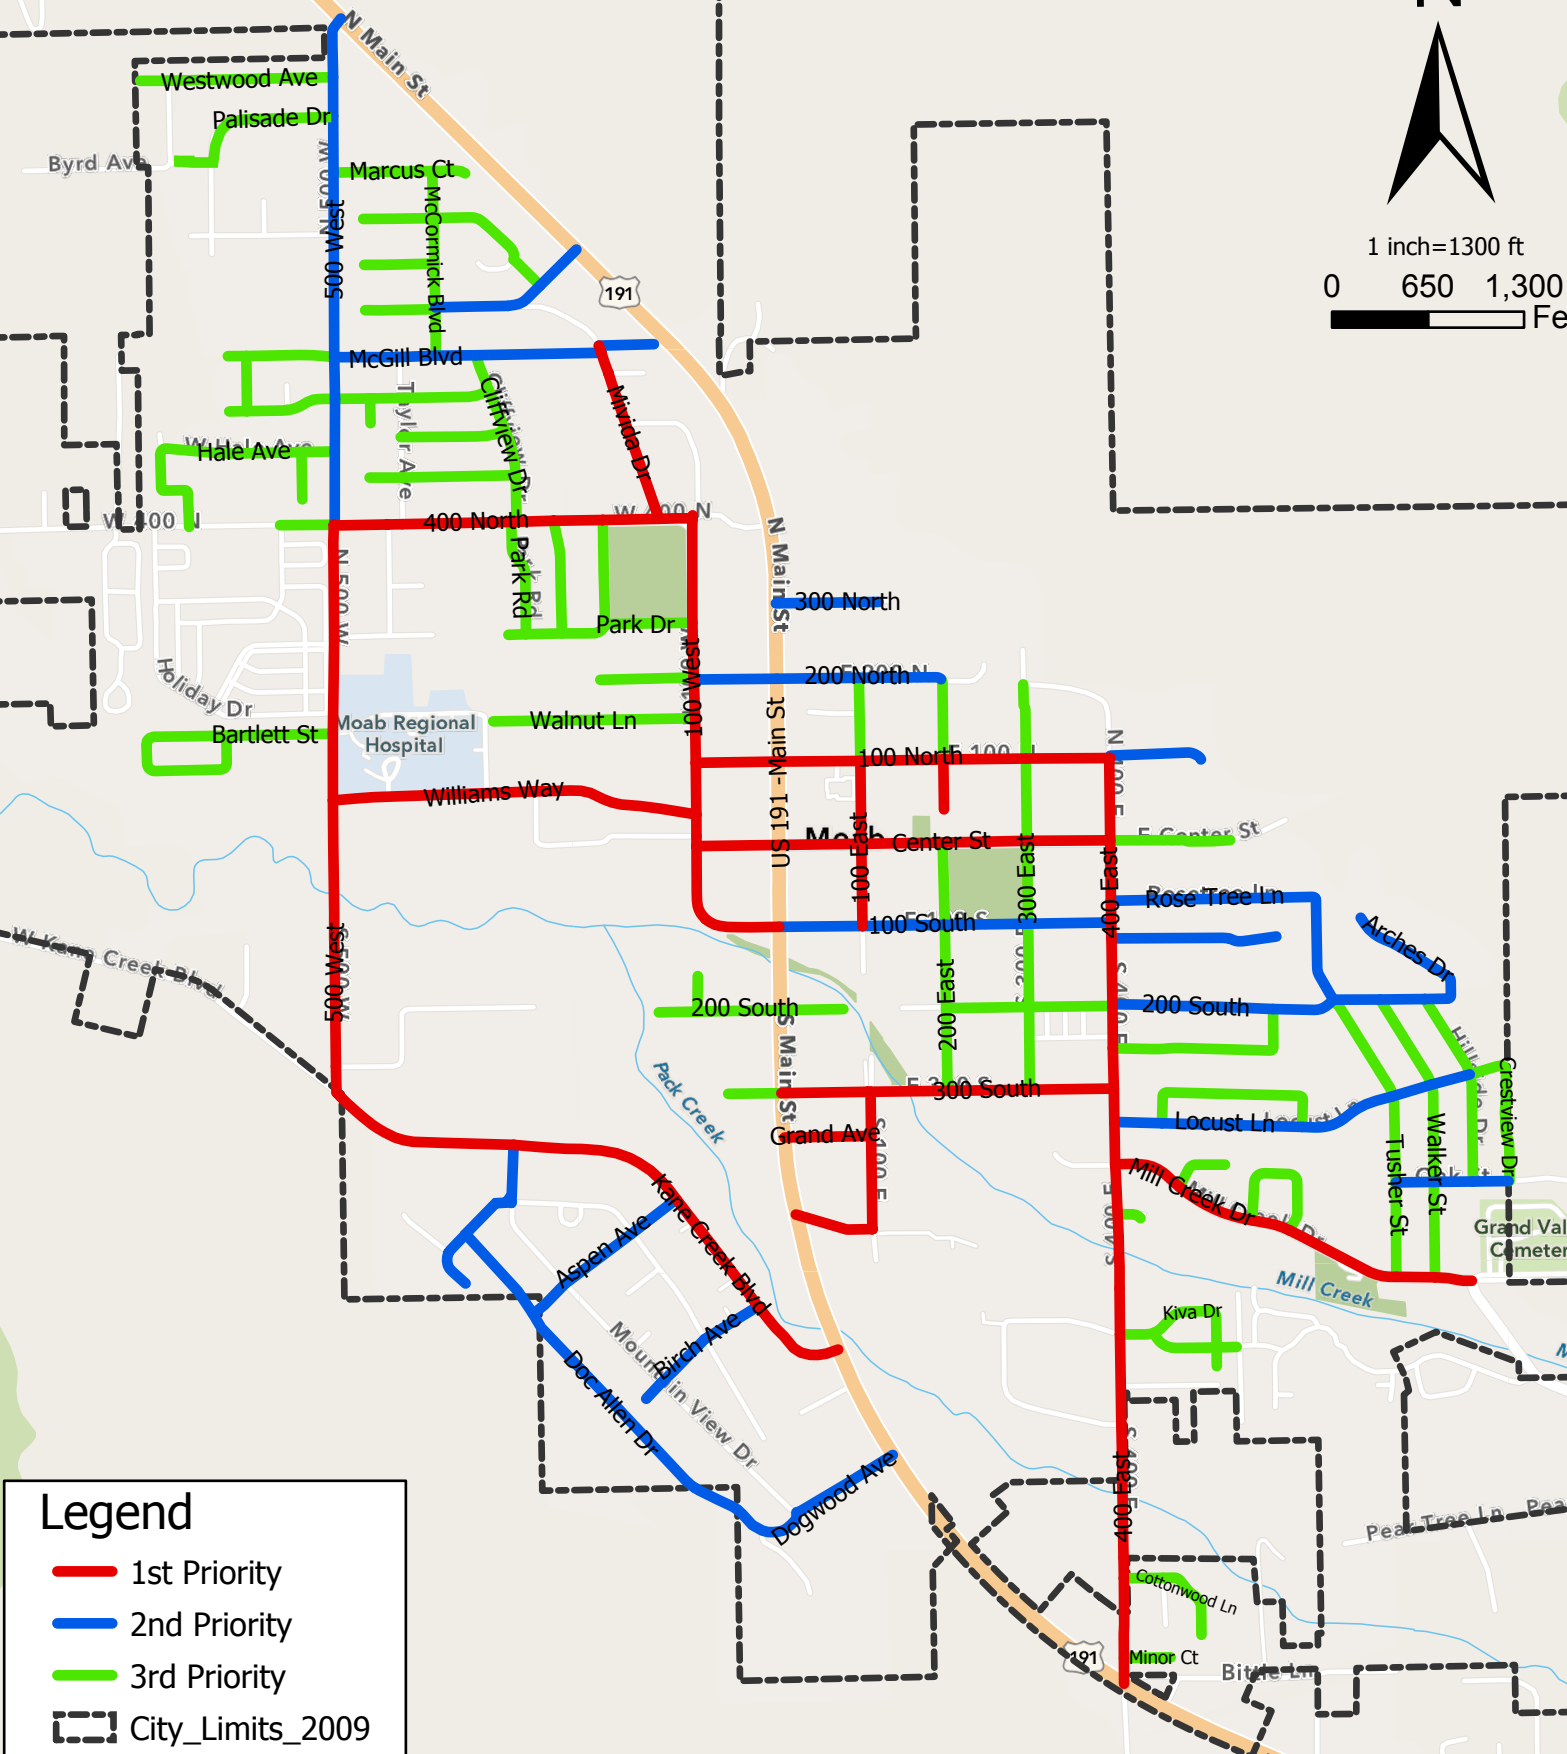

# Moab Snow Removal Priorities Map

1 inch=1300 ft  
0 650 1,300  
Feet

**Legend**

- 1st Priority
- 2nd Priority
- 3rd Priority
- City\_Limits\_2009